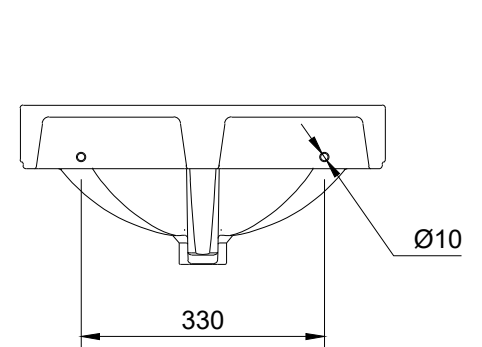

Section

Front Elevation

Side Elevation

Rear Elevation

Plan

DO NOT SCALE DRAWING

V1.2	25/01/2022	Tap Hole Updated
V1.1	21/04/2021	Design Update

TITLE: Healey & Lord Classic Collection 1 Tap Hole Cloakroom Basin

DATE: 21/04/2021

PRODUCT CODE: HL5601

SCALE: NTS PAPER: A4

HEALEY & LORD

Website: www.healeyandlord.co.uk
 Tel: 01603 488709
 Email: sales@healeyandlord.co.uk
 Address: Healey & Lord, MAG Building,
 Vulcan Road South, Norwich, Norfolk, NR6 6AF