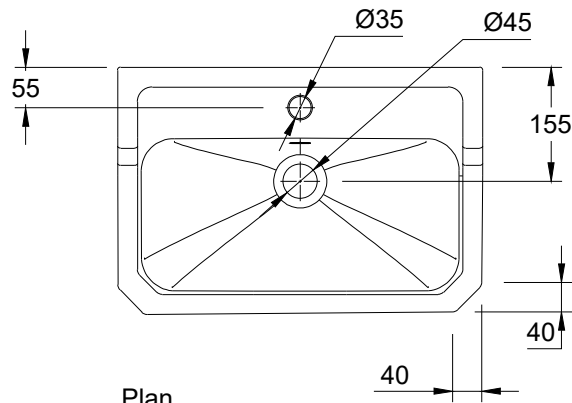

Section

Front Elevation

Side Elevation

Rear Elevation

Plan

DO NOT SCALE DRAWING

V1.2	25/01/2022	Tap Hole Updated
V1.1	21/04/2021	Design Update

TITLE: Healey & Lord Classic Collection 1 Tap Hole Cloakroom Basin

DATE: 21/04/2021

PRODUCT CODE: HL5601

SCALE: NTS PAPER: A4

HEALEY & LORD

Website: www.healeyandlord.co.uk
 Tel: 01603 488709
 Email: sales@healeyandlord.co.uk
 Address: Healey & Lord, MAG Building,
 Vulcan Road South, Norwich, Norfolk, NR6 6AF