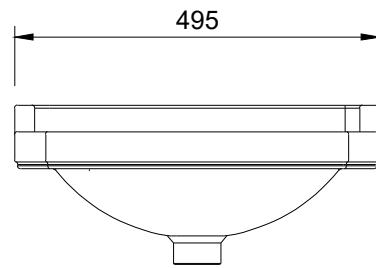

Section

Front Elevation

Side Elevation

Rear Elevation

Plan

DO NOT SCALE DRAWING

V1.2	25/01/2022	Tap Hole Updated
V1.1	21/04/2021	Design Update

TITLE: Healey & Lord Classic Collection 1 Tap Hole Cloakroom Basin

DATE: 21/04/2021

PRODUCT CODE: HL5601

SCALE: NTS PAPER: A4

HEALEY & LORD

Website: www.healeyandlord.co.uk
 Tel: 01603 488709
 Email: sales@healeyandlord.co.uk
 Address: Healey & Lord, MAG Building,
 Vulcan Road South, Norwich, Norfolk, NR6 6AF