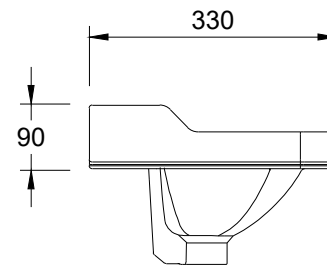

Section

Front Elevation

Side Elevation

Rear Elevation

Plan

DO NOT SCALE DRAWING

V1.2	25/01/2022	Tap Hole Updated
V1.1	21/04/2021	Design Update

TITLE: Healey & Lord Classic Collection 1 Tap Hole Cloakroom Basin

DATE: 21/04/2021

PRODUCT CODE: HL5601

SCALE: NTS PAPER: A4

HEALEY & LORD

Website: www.healeyandlord.co.uk
 Tel: 01603 488709
 Email: sales@healeyandlord.co.uk
 Address: Healey & Lord, MAG Building,
 Vulcan Road South, Norwich, Norfolk, NR6 6AF