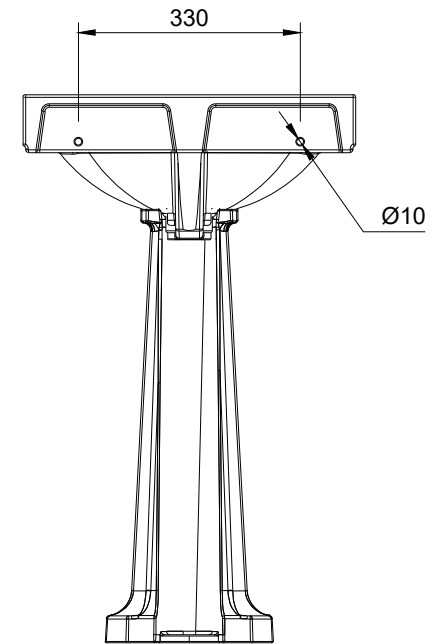

Section

Front Elevation

Side Elevation

Rear Elevation

Plan

DO NOT SCALE DRAWING

TITLE: Healey & Lord Classic Collection 1 Tap Hole Cloakroom Basin with Pedestal

DATE: 21/04/2021

PRODUCT CODE: HL5611

SCALE: NTS PAPER: A4

HEALEY & LORD

V1.2	25/01/2022	Tap Hole Updated
V1.1	21/04/2021	Design Update

Website: [www.healeyandlord.co.uk](http://www.healeyandlord.co.uk)  
 Tel: 01603 488709  
 Email: [sales@healeyandlord.co.uk](mailto:sales@healeyandlord.co.uk)  
 Address: Healey & Lord, MAG Building,  
 Vulcan Road South, Norwich, Norfolk, NR6 6AF