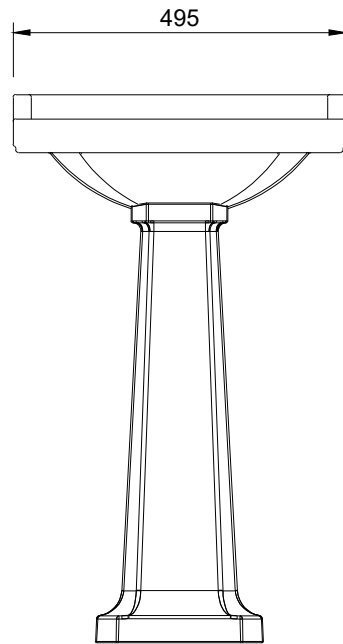

Section

Front Elevation

Side Elevation

Rear Elevation

Plan

DO NOT SCALE DRAWING

TITLE: Healey & Lord Classic Collection 1 Tap Hole Cloakroom Basin with Pedestal

DATE: 21/04/2021

PRODUCT CODE: HL5611

SCALE: NTS PAPER: A4

HEALEY & LORD

V1.2	25/01/2022	Tap Hole Updated
V1.1	21/04/2021	Design Update

Website: [www.healeyandlord.co.uk](http://www.healeyandlord.co.uk)  
 Tel: 01603 488709  
 Email: [sales@healeyandlord.co.uk](mailto:sales@healeyandlord.co.uk)  
 Address: Healey & Lord, MAG Building,  
 Vulcan Road South, Norwich, Norfolk, NR6 6AF