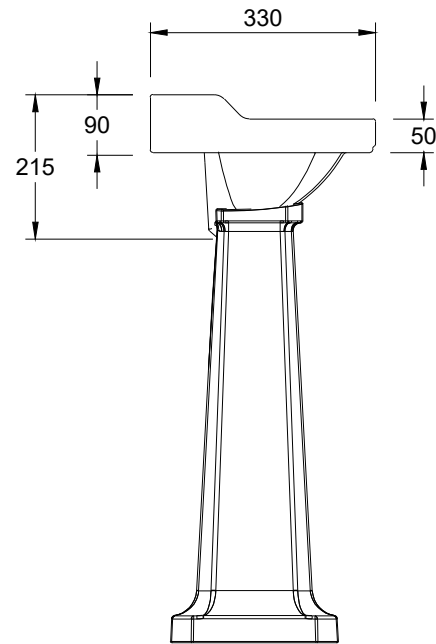

Section

Front Elevation

Side Elevation

Rear Elevation

Plan

DO NOT SCALE DRAWING

TITLE: Healey & Lord Classic Collection 1 Tap Hole Cloakroom Basin with Pedestal

DATE: 21/04/2021

PRODUCT CODE: HL5611

SCALE: NTS PAPER: A4

HEALEY & LORD

V1.2	25/01/2022	Tap Hole Updated
V1.1	21/04/2021	Design Update

Website: [www.healeyandlord.co.uk](http://www.healeyandlord.co.uk)  
 Tel: 01603 488709  
 Email: [sales@healeyandlord.co.uk](mailto:sales@healeyandlord.co.uk)  
 Address: Healey & Lord, MAG Building,  
 Vulcan Road South, Norwich, Norfolk, NR6 6AF