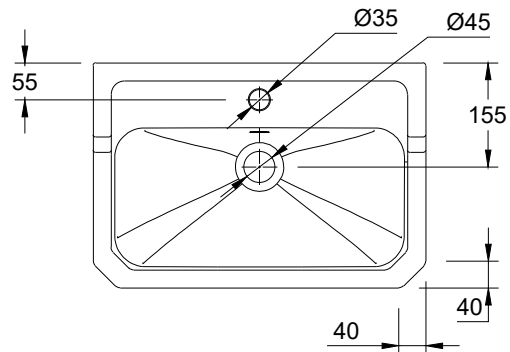

Section

Front Elevation

Side Elevation

Rear Elevation

Plan

DO NOT SCALE DRAWING

TITLE: Healey & Lord Classic Collection 1 Tap Hole Cloakroom Basin with Pedestal

DATE: 21/04/2021

PRODUCT CODE: HL5611

SCALE: NTS PAPER: A4

HEALEY & LORD

V1.2	25/01/2022	Tap Hole Updated
V1.1	21/04/2021	Design Update

Website: [www.healeyandlord.co.uk](http://www.healeyandlord.co.uk)  
 Tel: 01603 488709  
 Email: [sales@healeyandlord.co.uk](mailto:sales@healeyandlord.co.uk)  
 Address: Healey & Lord, MAG Building,  
 Vulcan Road South, Norwich, Norfolk, NR6 6AF