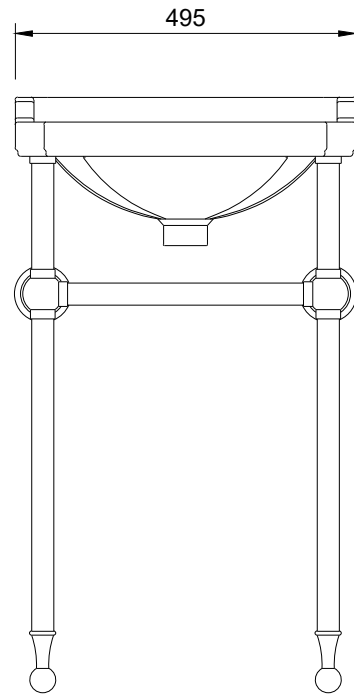

Section

Front Elevation

Side Elevation

Rear Elevation

Plan

DO NOT SCALE DRAWING

V1.2	25/01/2022	Tap Hole Updated
V1.1	21/04/2021	Design Update

TITLE:
Healey & Lord Classic Collection 1 Tap Hole Cloakroom Basin with Metal Basin Stand

DATE:
21/04/2021

PRODUCT CODE:
HL5621

SCALE: NTS
PAPER: A4

HEALEY & LORD

Website: www.healeyandlord.co.uk
Tel: 01603 488709
Email: sales@healeyandlord.co.uk
Address: Healey & Lord, MAG Building,
Vulcan Road South, Norwich, Norfolk, NR6 6AF