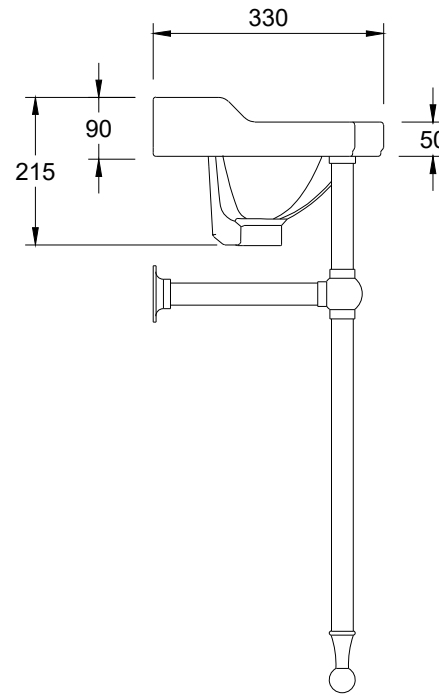

Section

Front Elevation

Side Elevation

Rear Elevation

Plan

DO NOT SCALE DRAWING

V1.2	25/01/2022	Tap Hole Updated
V1.1	21/04/2021	Design Update

TITLE:
Healey & Lord Classic Collection 1 Tap Hole Cloakroom Basin with Metal Basin Stand

DATE:
21/04/2021

PRODUCT CODE:
HL5621

SCALE: NTS
PAPER: A4

HEALEY & LORD

Website: www.healeyandlord.co.uk
Tel: 01603 488709
Email: sales@healeyandlord.co.uk
Address: Healey & Lord, MAG Building,
Vulcan Road South, Norwich, Norfolk, NR6 6AF