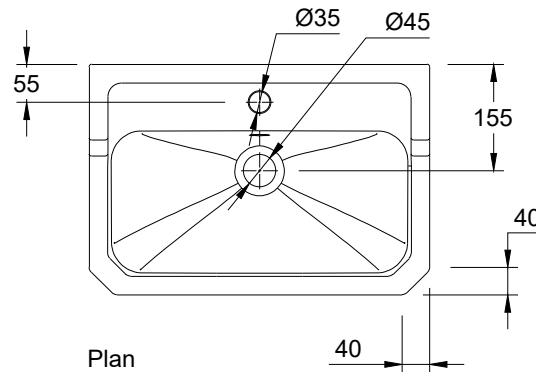

Section

Front Elevation

Side Elevation

Rear Elevation

Plan

DO NOT SCALE DRAWING

V1.2	25/01/2022	Tap Hole Updated
V1.1	21/04/2021	Design Update

TITLE:
Healey & Lord Classic Collection 1 Tap Hole Cloakroom Basin with Metal Basin Stand

DATE:
21/04/2021

PRODUCT CODE:
HL5621

SCALE: NTS
PAPER: A4

HEALEY & LORD

Website: www.healeyandlord.co.uk
Tel: 01603 488709
Email: sales@healeyandlord.co.uk
Address: Healey & Lord, MAG Building,
Vulcan Road South, Norwich, Norfolk, NR6 6AF