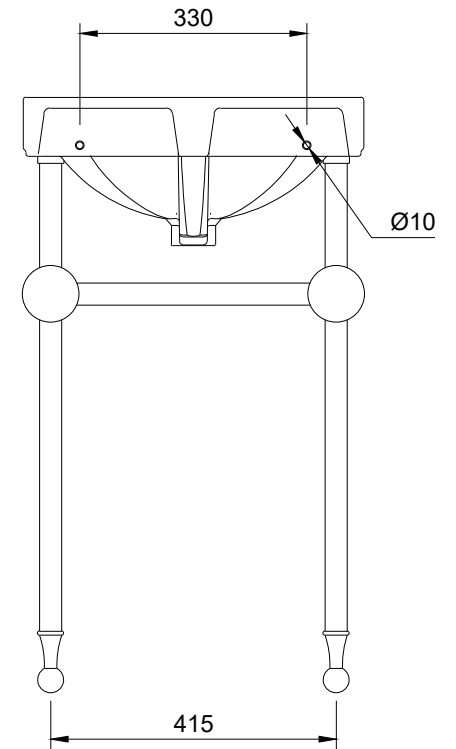

Section

Front Elevation

Side Elevation

Rear Elevation

Plan

DO NOT SCALE DRAWING

V1.2	25/01/2022	Tap Hole Updated
V1.1	21/04/2021	Design Update

TITLE:
Healey & Lord Classic Collection 1 Tap Hole Cloakroom Basin with Metal Basin Stand

DATE:
21/04/2021

PRODUCT CODE:
HL5621

SCALE: NTS
PAPER: A4

HEALEY & LORD

Website: www.healeyandlord.co.uk
Tel: 01603 488709
Email: sales@healeyandlord.co.uk
Address: Healey & Lord, MAG Building,
Vulcan Road South, Norwich, Norfolk, NR6 6AF