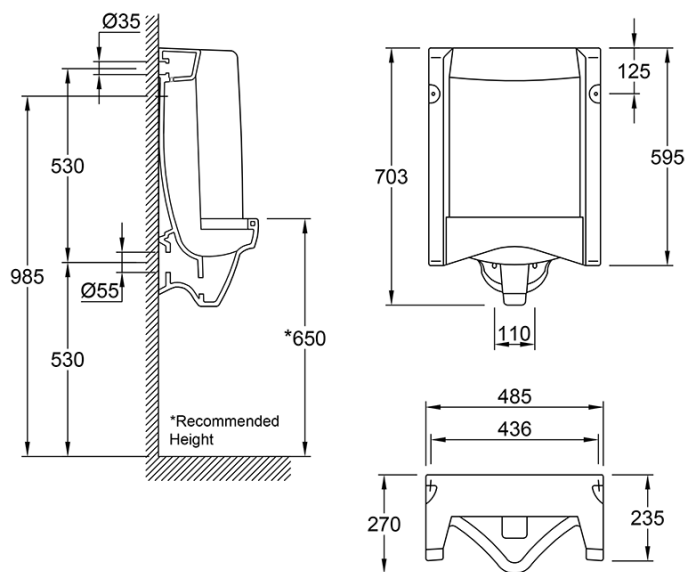

Need more information?

Call us on **01603 488709** or
e-mail us at sales@healeyandlord.co.uk