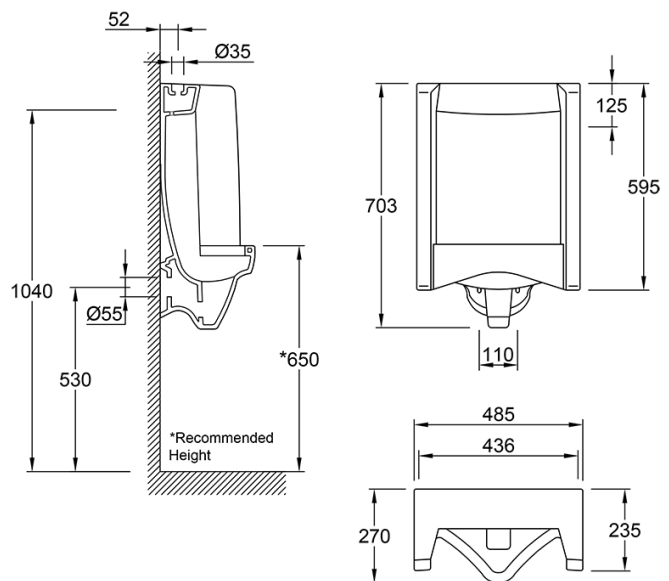

Need more information?

Call us on **01603 488709** or
e-mail us at **sales@healeyandlord.co.uk**